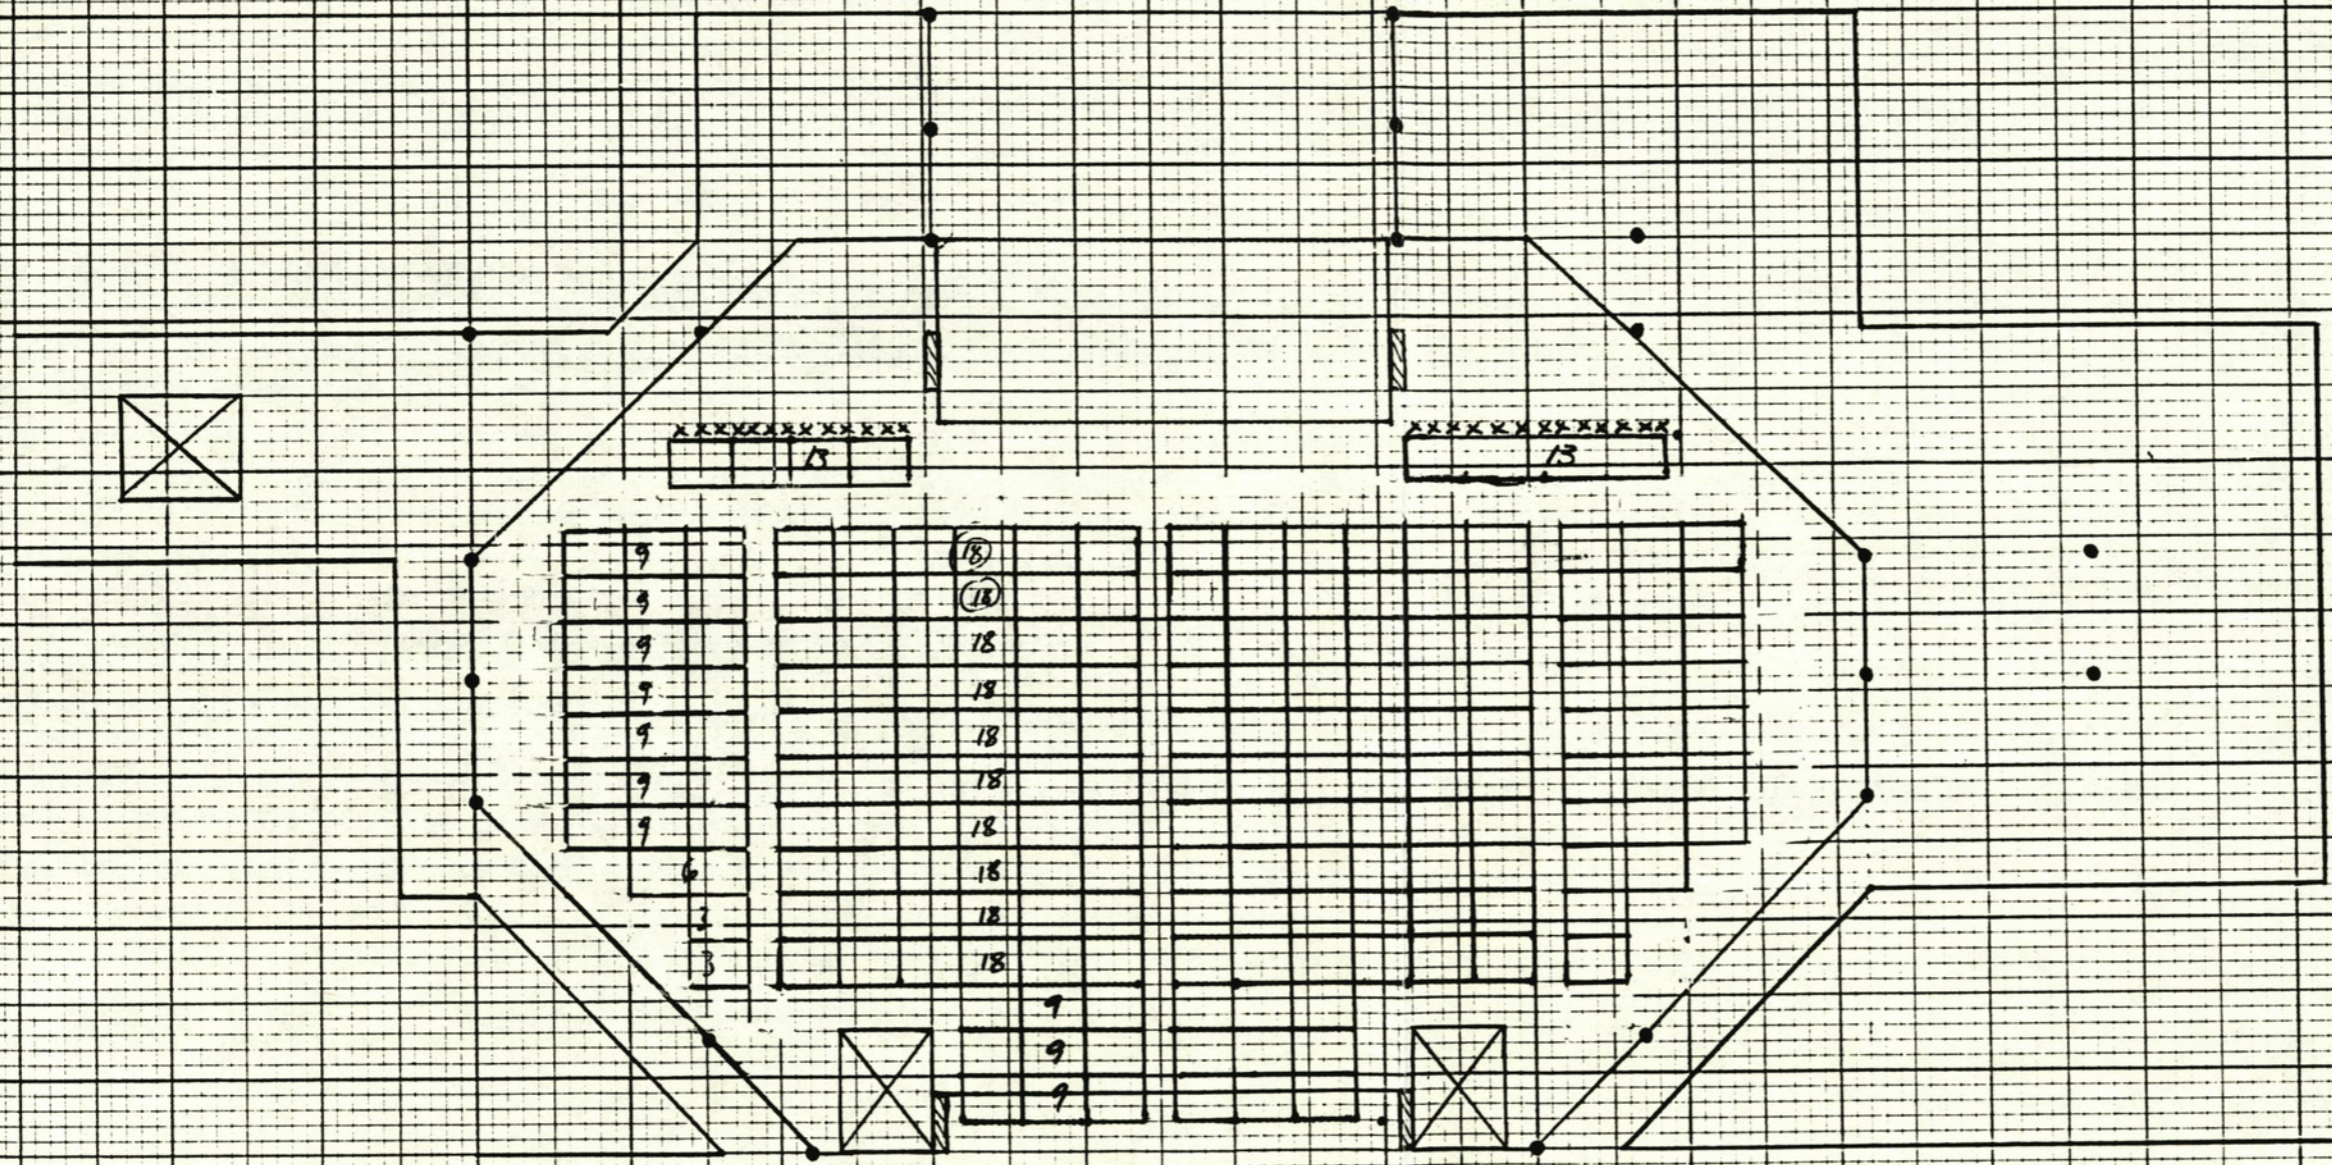

# Proposal 3

- 1) Total 564 delegates facing stage
- 2) 26 dignitaries facing delegates
- 3) 3 people per table

20  
15  
10  
5

16  
15  
14  
13  
12  
11  
10  
9  
8  
7  
6  
5  
4  
3  
2  
1

WORLD TRADE CENTRE  
JOHANNESBURG