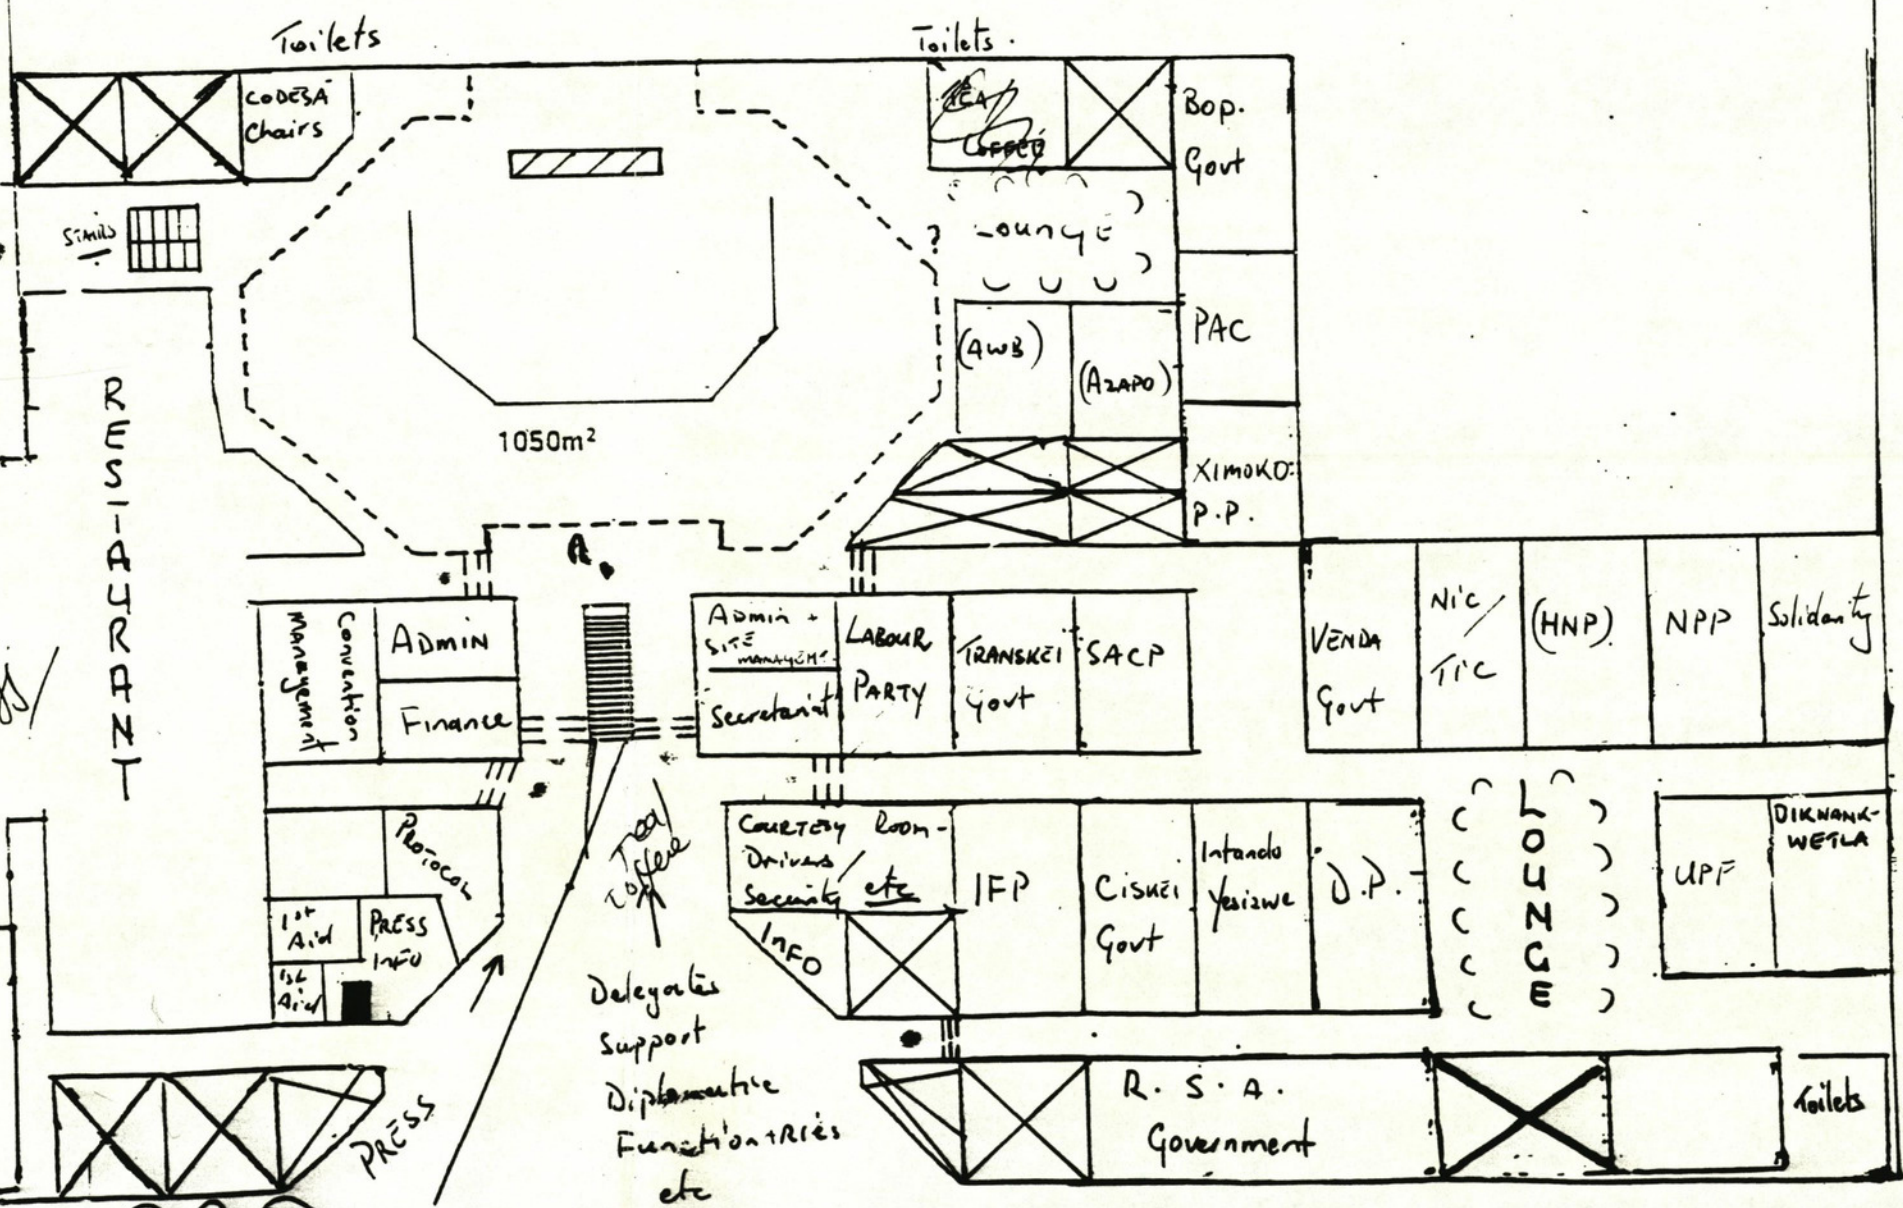

EXHIBITORS ENTRANCE

GROUND FLOOR

VIP PARKING

VIP PARKING

PRESS ENTRANCE (PROPOSED)

EXIT

EXIT

BUSINESS

CATERING:

Press/
Codesa Staff/
Security/
Support Staff

Courtyard:
Security

Toilets

Toilets

1050m²

Convention Management
Admin
Finance

Admin + Site Management
Secretariat
LABOUR PARTY
TRANSKEI Govt
SACP